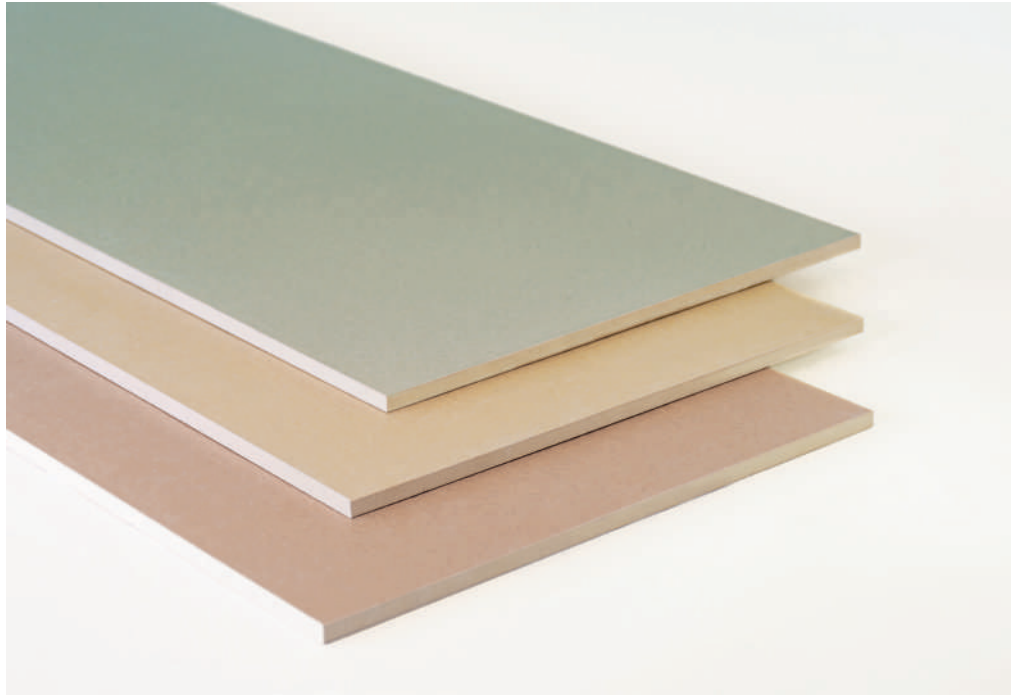

Ritmo

—32x99 cm 12.6x39 inches

Revestimiento Wall Tile

—Pasta Blanca *White Body*