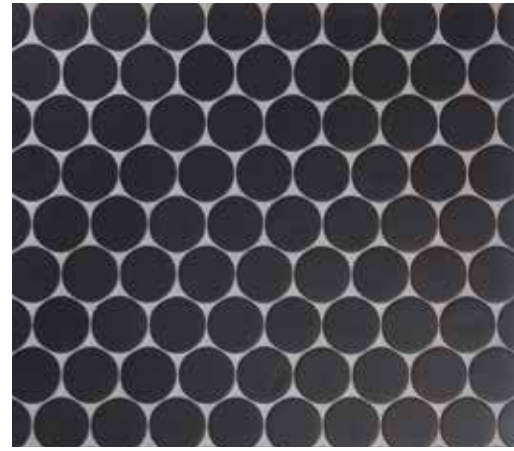

PERSUASION | BRONX
1 7/8 x 2 1/8 (MESH MOUNTED)

SHIMMIE | BRONX
5/8 x 1 7/8 (MESH MOUNTED)

NIGHT FEVER

BILLBOARD | NIGHT FEVER
1 7/8 HEX (MESH MOUNTED)

DISCO | NIGHT FEVER
1 7/8 DIAMETER (MESH MOUNTED)

JIVE | NIGHT FEVER
3 7/8 x 1 1/8 (MESH MOUNTED)