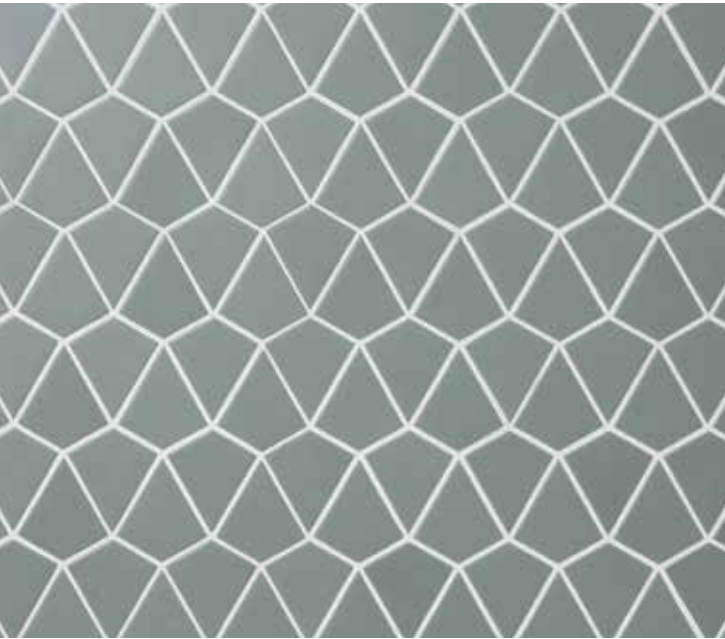

With Hustle, anything goes. When colors and shapes ranging from traditional to modern are fused with high durability, the design options are boundless. Find your rhythm.

AT-A-GLANCE

- 14 COLORS
- 6 SHAPES
- MESH MOUNTED
- QUICKSHIP