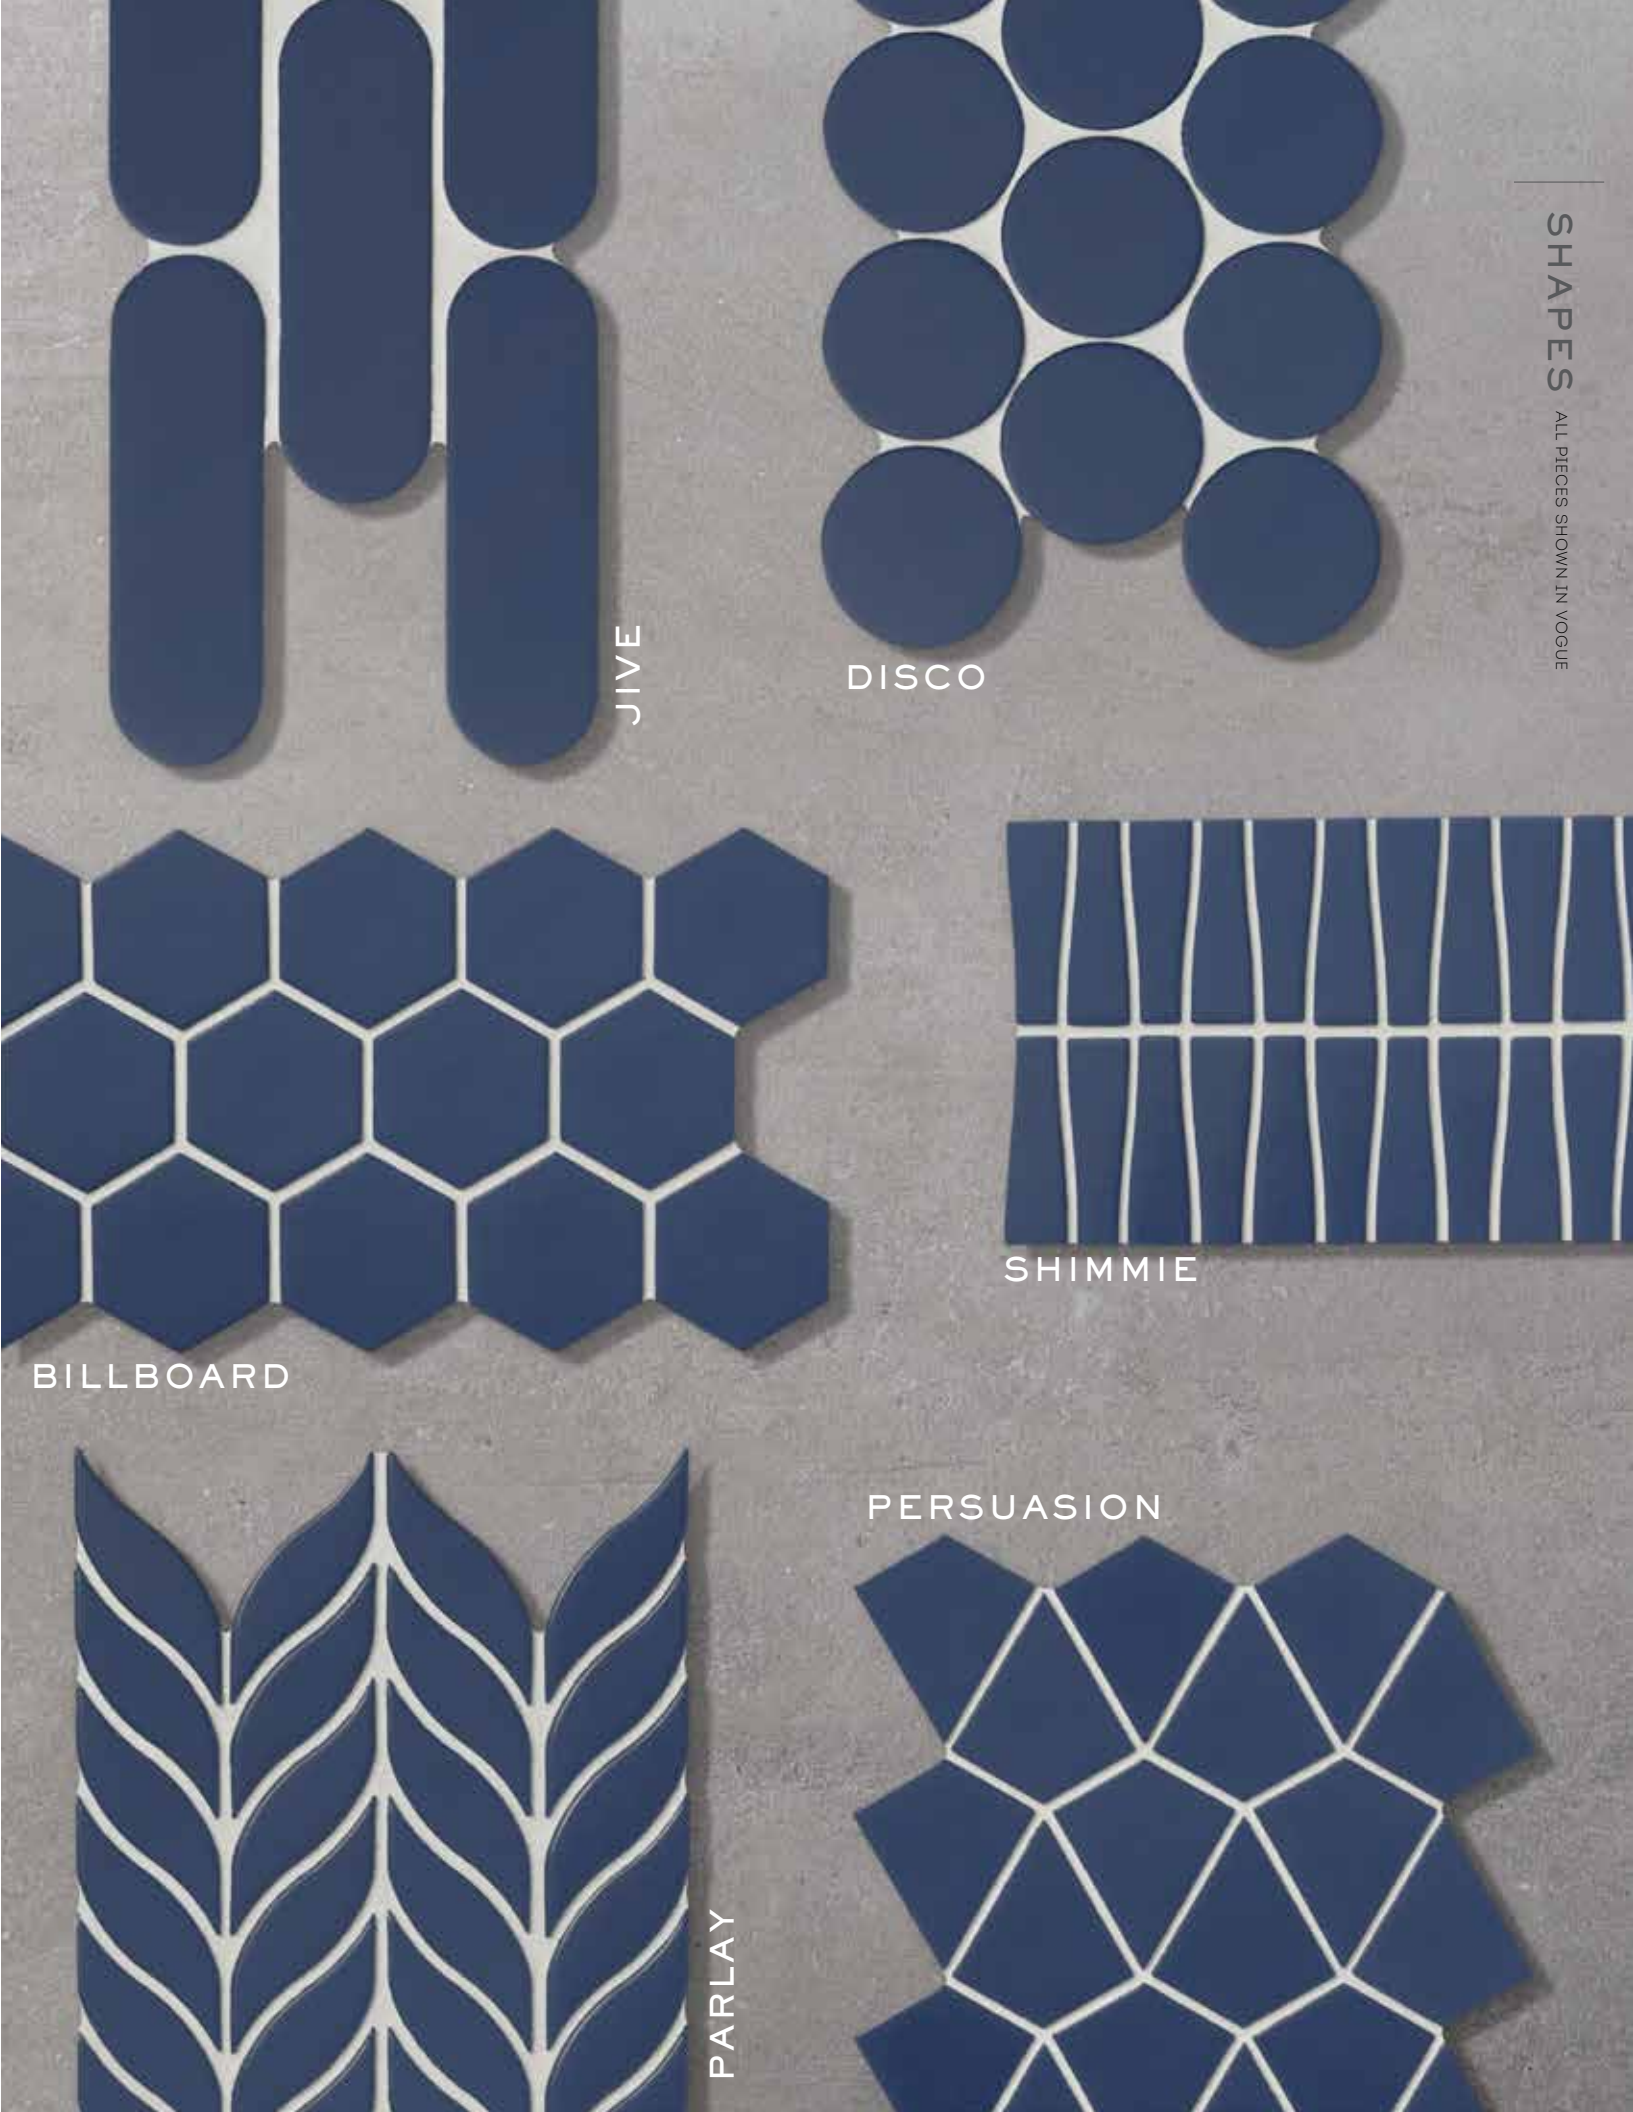

HUSTLE

JIVE

DISCO

SHIMMIE

BILLBOARD

PARLAY

PERSUASION