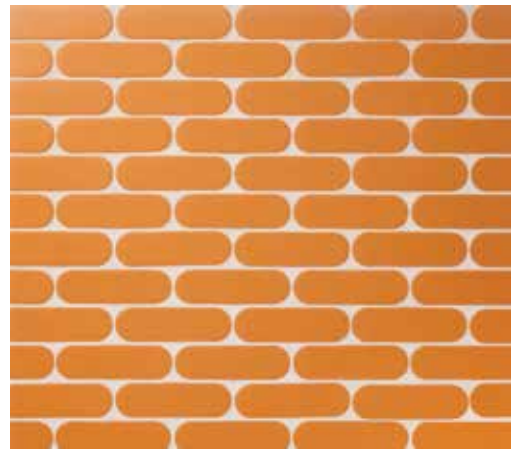

(FACING): SHIMMIE IN SOUL CITY

FANDANGO

BILLBOARD | FANDANGO
1 7/8 HEX (MESH MOUNTED)

DISCO | FANDANGO
1 7/8 DIAMETER (MESH MOUNTED)

JIVE | FANDANGO
3 7/8 x 1 1/8 (MESH MOUNTED)

PARLAY | FANDANGO
2 1/4 x 5/8 (MESH MOUNTED)