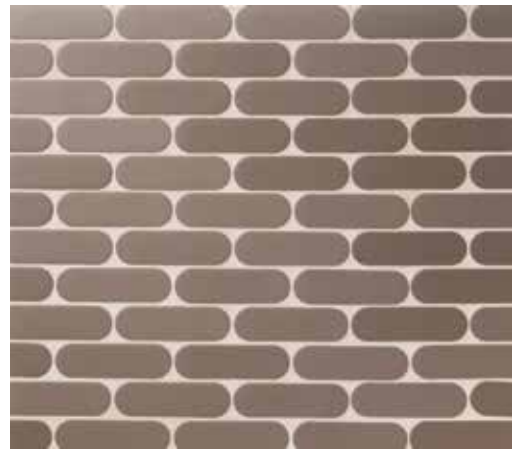

CULTURE

BREAKTHROUGH

BILLBOARD | CULTURE
1 7/8 HEX (MESH MOUNTED)

DISCO | CULTURE
1 7/8 DIAMETER (MESH MOUNTED)

BILLBOARD | BREAKTHROUGH
1 7/8 HEX (MESH MOUNTED)

DISCO | BREAKTHROUGH
1 7/8 DIAMETER (MESH MOUNTED)