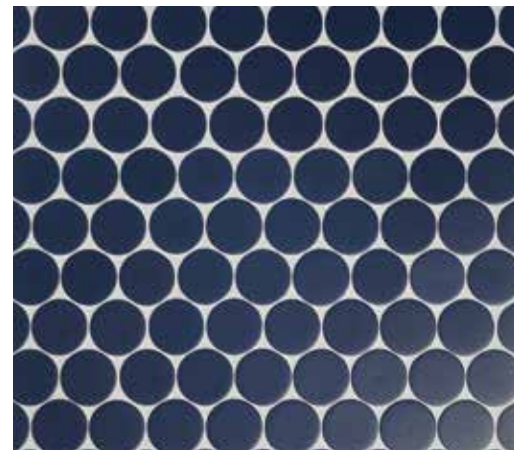

SHIMMIE | CULTURE
5/8 x 1 7/8 (MESH MOUNTED)

PERSUASION | BREAKTHROUGH
1 7/8 x 2 1/8 (MESH MOUNTED)

SHIMMIE | BREAKTHROUGH
5/8 x 1 7/8 (MESH MOUNTED)

VOGUE

BILLBOARD | VOGUE
1 7/8 HEX (MESH MOUNTED)

DISCO | VOGUE
1 7/8 DIAMETER (MESH MOUNTED)