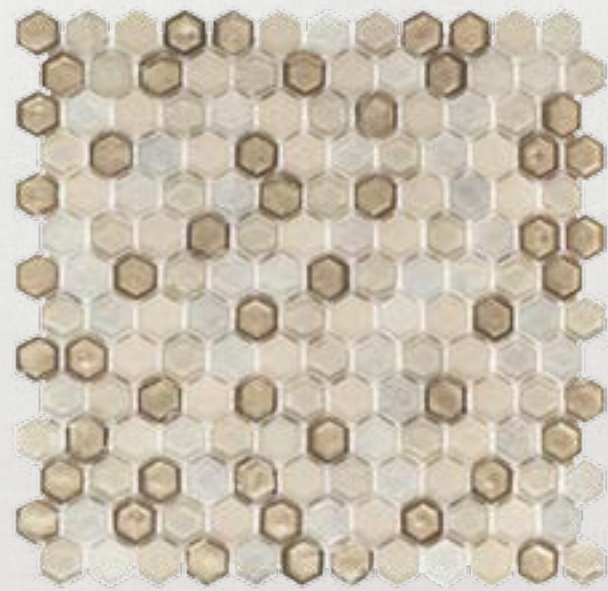

Beveled Elongated Hex - 10 1/2" x 11 3/8" (10118)

Droplet - 10 1/4" x 10 3/8" (10131)

Beveled Elongated Hex - 10 1/2" x 11 3/8" (10130)

Satin Field - 3" x 6" (10113)

Satin Liner - 3/4" x 8" (10133)

Satin Field - 3" x 6" (10116)

Satin Liner - 3/4" x 8" (10136)

3/4" Penny Round Mosaic - 11 1/8" x 11 7/8" (10124)

5/8" Hex Mosaic - 11" x 11 1/4" (10121)

Droplet - 10 1/4" x 10 3/8" (10123)

Beveled Elongated Hex - 10 1/2" x 11 3/8" (10122)

Satin Field - 3" x 6" (10114)

Satin Liner - 3/4" x 8" (10134)

Pictured: Champagne Field - 3" x 6" (10114)

3/4" Penny Round Mosaic - 11 1/8" x 11 7/8" (10128)

5/8" Hex Mosaic - 11" x 11 1/4" (10125)

Droplet - 10 1/4" x 10 3/8" (10127)

Beveled Elongated Hex - 10 1/2" x 11 3/8" (10126)

Satin Field - 3" x 6" (10115)

Satin Liner - 3/4" x 8" (10135)

Pictured: Hazel 3/4" Penny Round Mosaic - 11 1/8" x 11 7/8" (10128)

Arica - 11 1/8" x 12" (10905)