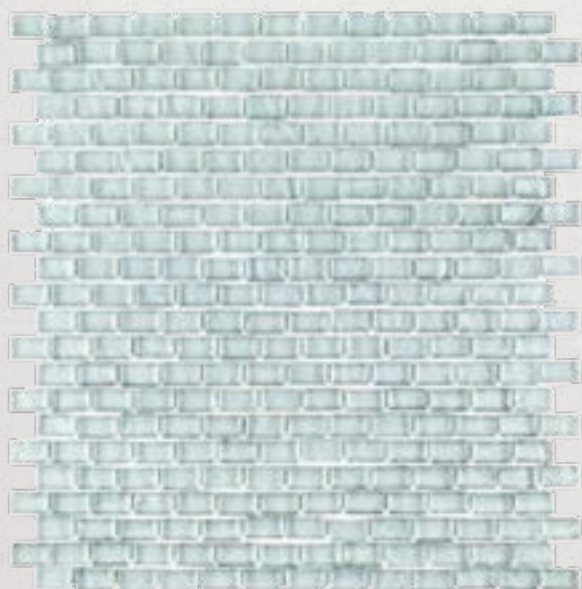

Beveled Elongated Hex - 10 1/2" x 11 3/8" (10118)

Droplet - 10 1/4" x 10 3/8" (10131)

Beveled Elongated Hex - 10 1/2" x 11 3/8" (10130)

Satin Field - 3" x 6" (10113)

Satin Liner - 3/4" x 8" (10133)

Satin Field - 3" x 6" (10116)

Beveled Elongated Hex - 10 1/2" x 11 3/8" (10126)

Satin Field - 3" x 6" (10115)

Satin Liner - 3/4" x 8" (10135)

Pictured: Hazel 3/4" Penny Round Mosaic - 11 1/8" x 11 7/8" (10128)

Arica - 11 1/8" x 12" (10905)