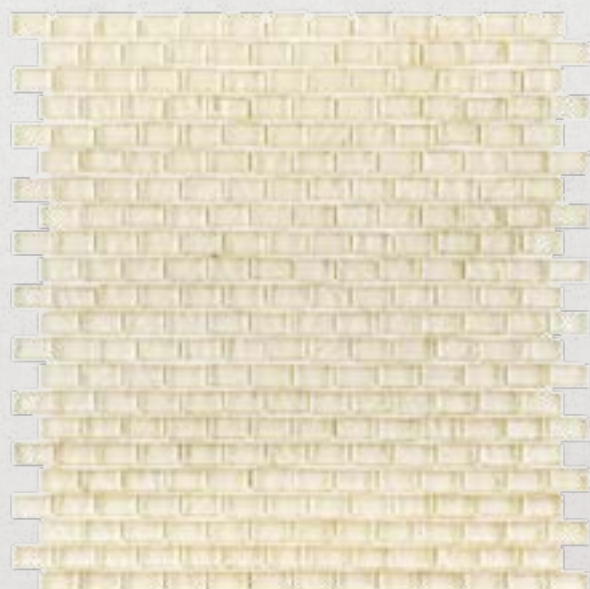

Beveled Elongated Hex - 10 1/2" x 11 3/8" (10118)

Droplet - 10 1/4" x 10 3/8" (10131)

Beveled Elongated Hex - 10 1/2" x 11 3/8" (10130)

Satin Field - 3" x 6" (10113)

Satin Liner - 3/4" x 8" (10133)

Satin Field - 3" x 6" (10116)

Satin Field - 3" x 6" (10114)

Satin Liner - 3/4" x 8" (10134)

Pictured: Champagne Field - 3" x 6" (10114)

3/4" Penny Round Mosaic - 11 1/8" x 11 7/8" (10128)

5/8" Hex Mosaic - 11" x 11 1/4" (10125)

Droplet - 10 1/4" x 10 3/8" (10127)

Beveled Elongated Hex - 10 1/2" x 11 3/8" (10126)

Satin Field - 3" x 6" (10115)

Satin Liner - 3/4" x 8" (10135)

Pictured: Hazel 3/4" Penny Round Mosaic - 11 1/8" x 11 7/8" (10128)

Arica - 11 1/8" x 12" (10905)